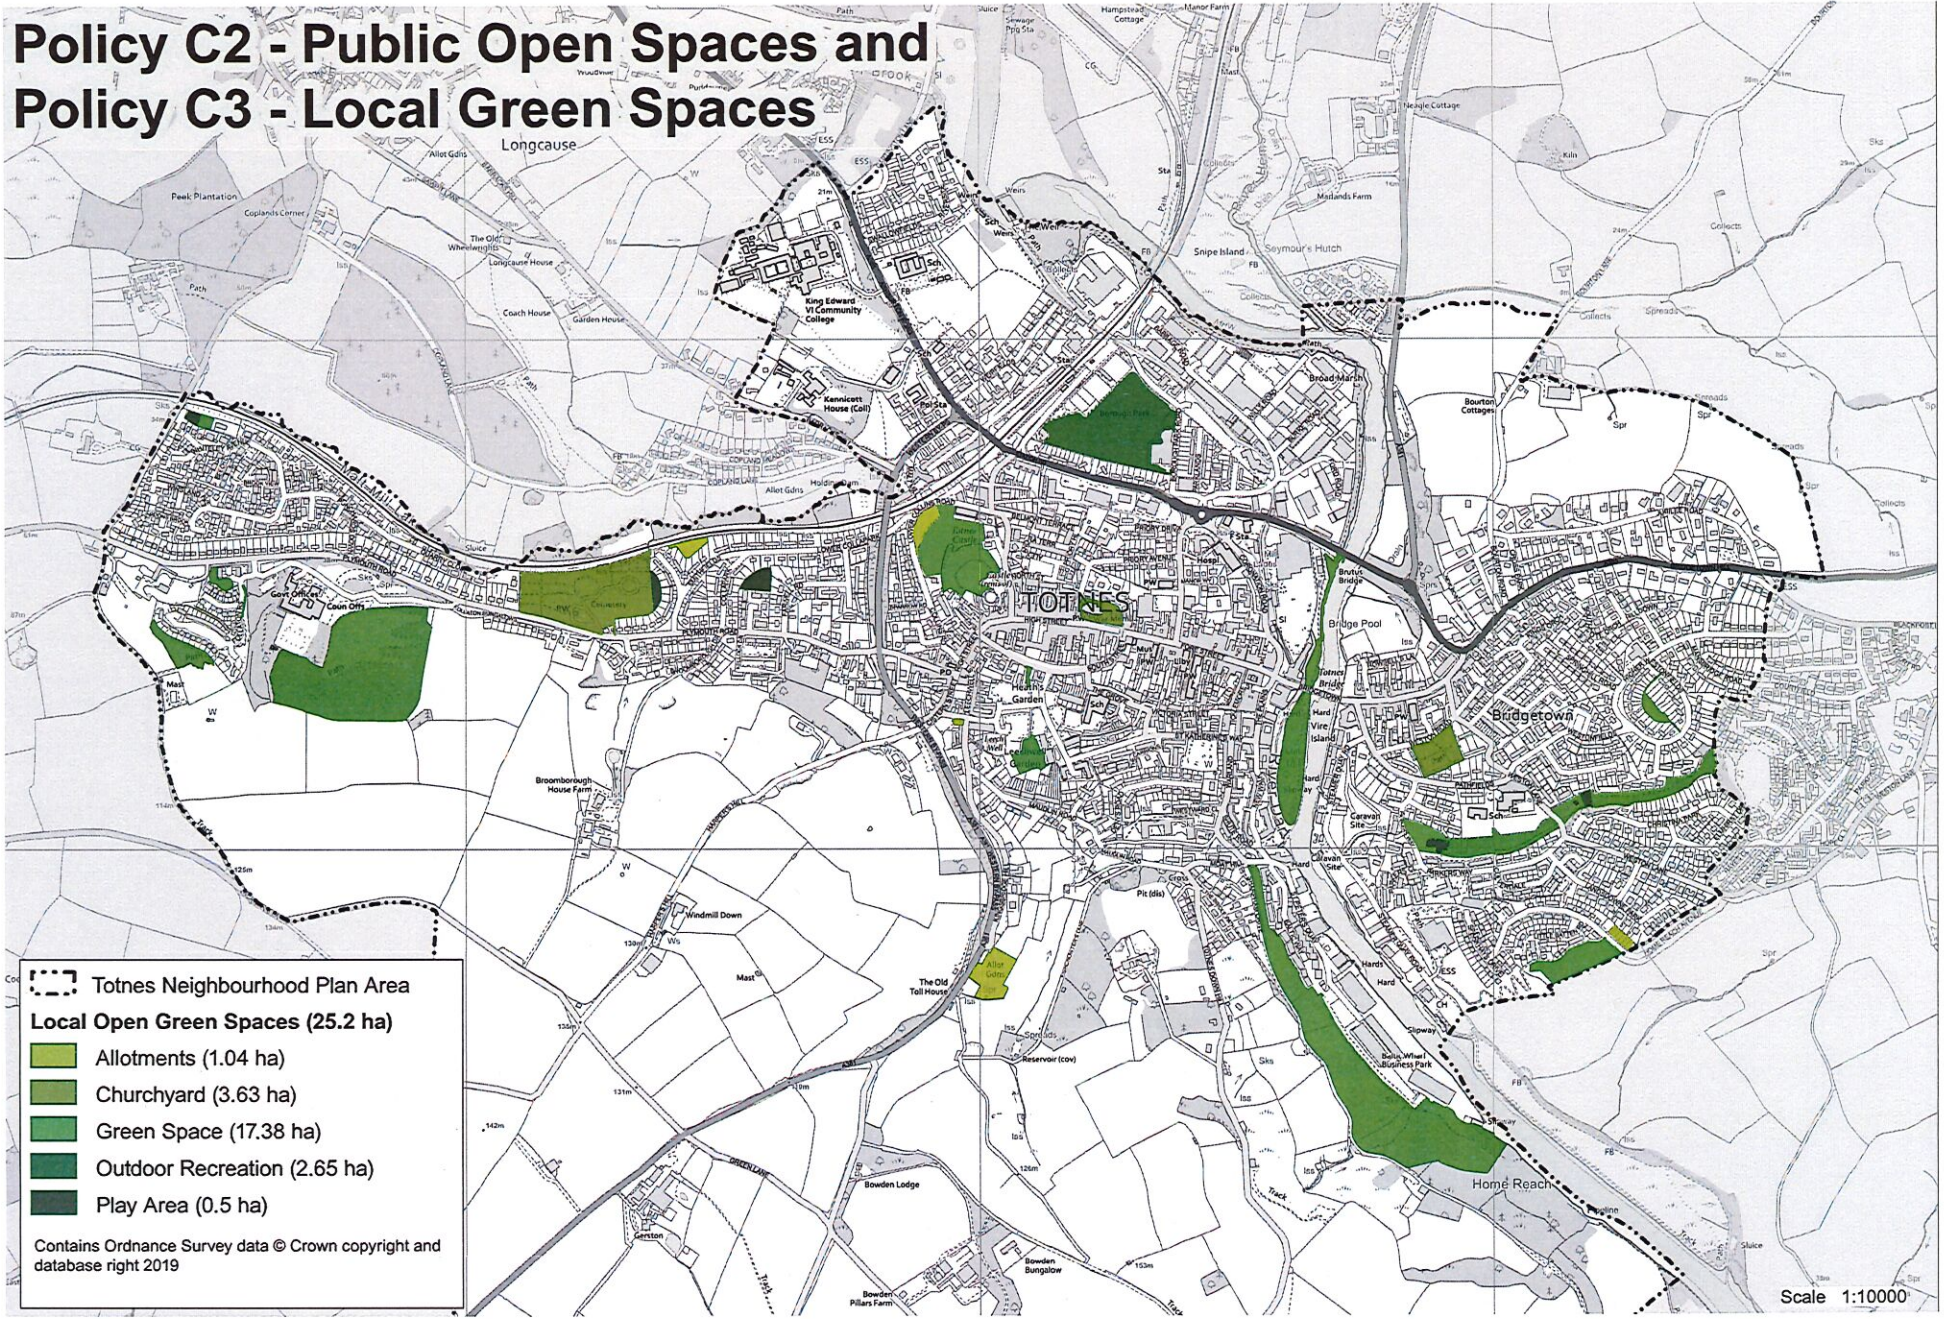

# Policy C2 - Public Open Spaces and Policy C3 - Local Green Spaces

**Totnes Neighbourhood Plan Area**

**Local Open Green Spaces (25.2 ha)**

- Allotments (1.04 ha)
- Churchyard (3.63 ha)
- Green Space (17.38 ha)
- Outdoor Recreation (2.65 ha)
- Play Area (0.5 ha)

Contains Ordnance Survey data © Crown copyright and database right 2019

Scale 1:10000