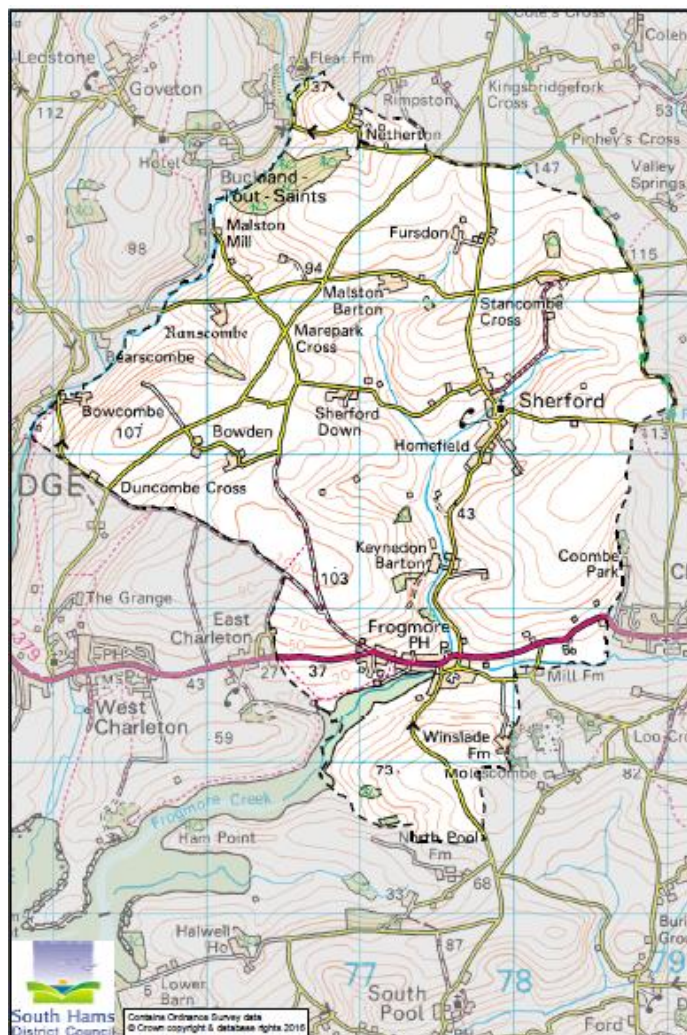

**South Hams District Council**  
**Public Notice**

**DESIGNATION OF A NEIGHBOURHOOD PLAN AREA**

**Frogmore & Sherford Parish Council** have applied and been successful in designating a neighbourhood plan area. This plan will consider how and where future development could take place in Frogmore & Sherford Parish.

The proposed neighbourhood plan area follows the existing Parish boundary and there will be a chance for you to input into this plan in the future via the neighbourhood plan group.

**Please note:** Any comments made about the proposed plan area cannot be treated as confidential and may be made publicly available at the Council's offices and on the website. Your personal information will be held securely by South Hams District Council for the above purpose, in accordance with the Data Protection Act 1998.